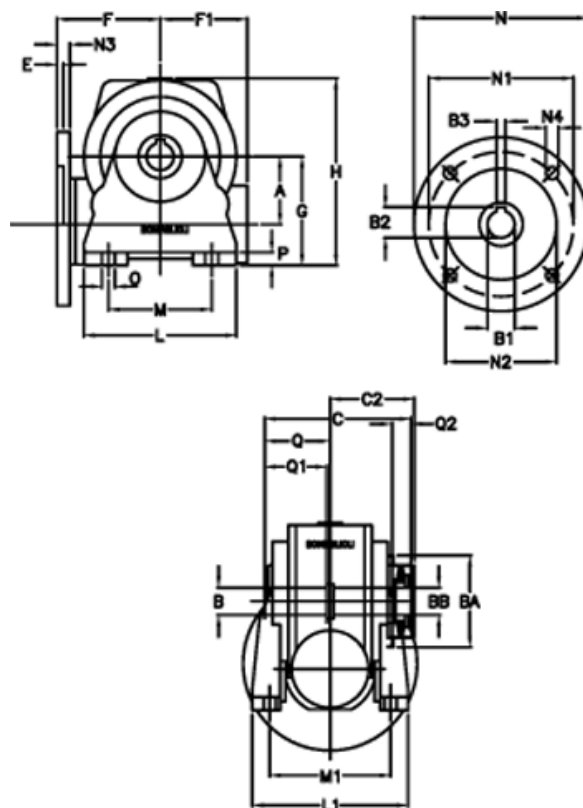

Article number: 390204902412836

Description: Worm Gear with Torque Limiter
VF 49-L2-N-24 P71B14

Measures

a = 49.50	C2 = 63,5	L1 = 124	O = 8.5
B = 25	Description = VF 49N-xx-71B14	m = 63	P = 12
B1 E7 = 14	E = 3.0	M1 = 98.5	Q = 51.0
B2 = 16.3	F = 70	N = 105	Q1 = 41
B3 H9 = 5	F1 = 63	N1 = 85	Q2 = 15
BA = 63	g = 82	N2 = 70	
BB H7 = 14	H = 138.0	N3 = 10.5	
C = 105	L = 110	N4 = 6,5	